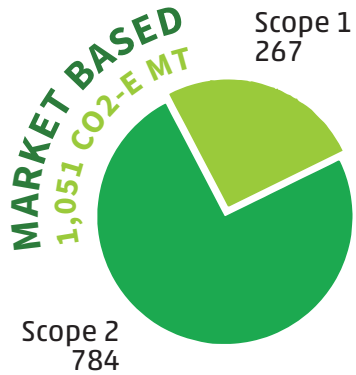

DUGGAL 2022 SUSTAINABILITY SNAPSHOT

2022 BK HQ 1 & 2 EMISSIONS

77.79

% WASTE REDUCTION
502.87 tons of waste diverted from landfill

2.9mill

KWH

9.2mill

(L) liters