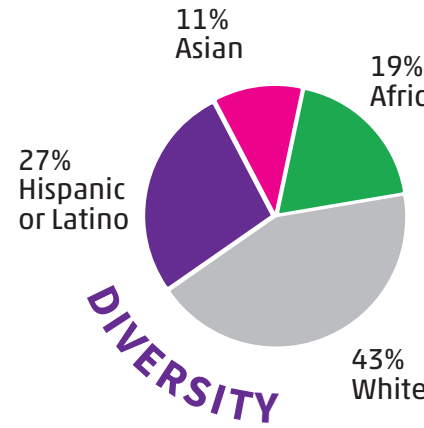

DUGGAL 2022 SUSTAINABILITY SNAPSHOT

2022 BK HQ 1 & 2 EMISSIONS

77.79

% WASTE REDUCTION
502.87 tons of waste diverted from landfill

2.9mill

KWH

9.2mill

(L) liters