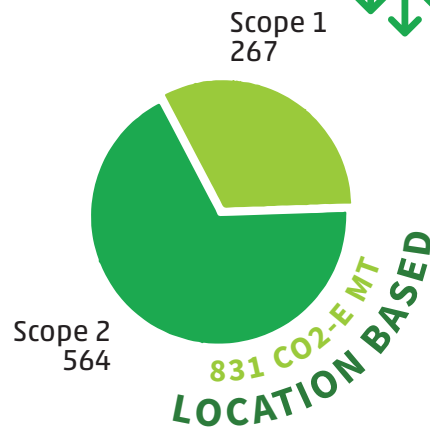

DUGGAL 2022 SUSTAINABILITY SNAPSHOT

2022 BK HQ 1 & 2 EMISSIONS

77.79

% WASTE REDUCTION
502.87 tons of waste diverted from landfill

2.9mill

KWH

9.2mill

(L) liters

\$300,000
cash donations and service

EV 1+

Charging Station

502.87 (T) tons
of waste diverted from landfill

156.67 (T) tons total generated waste
67.8 (T) tons total hazardous waste

23,529
completed jobs