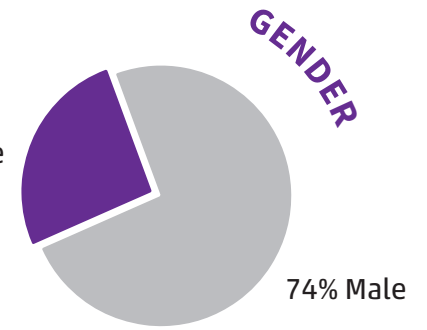

DUGGAL 2022 SUSTAINABILITY SNAPSHOT

2022 BK HQ 1 & 2 EMISSIONS

77.79

% WASTE REDUCTION
502.87 tons of waste diverted from landfill

2.9mill

KWH

9.2mill

(L) liters